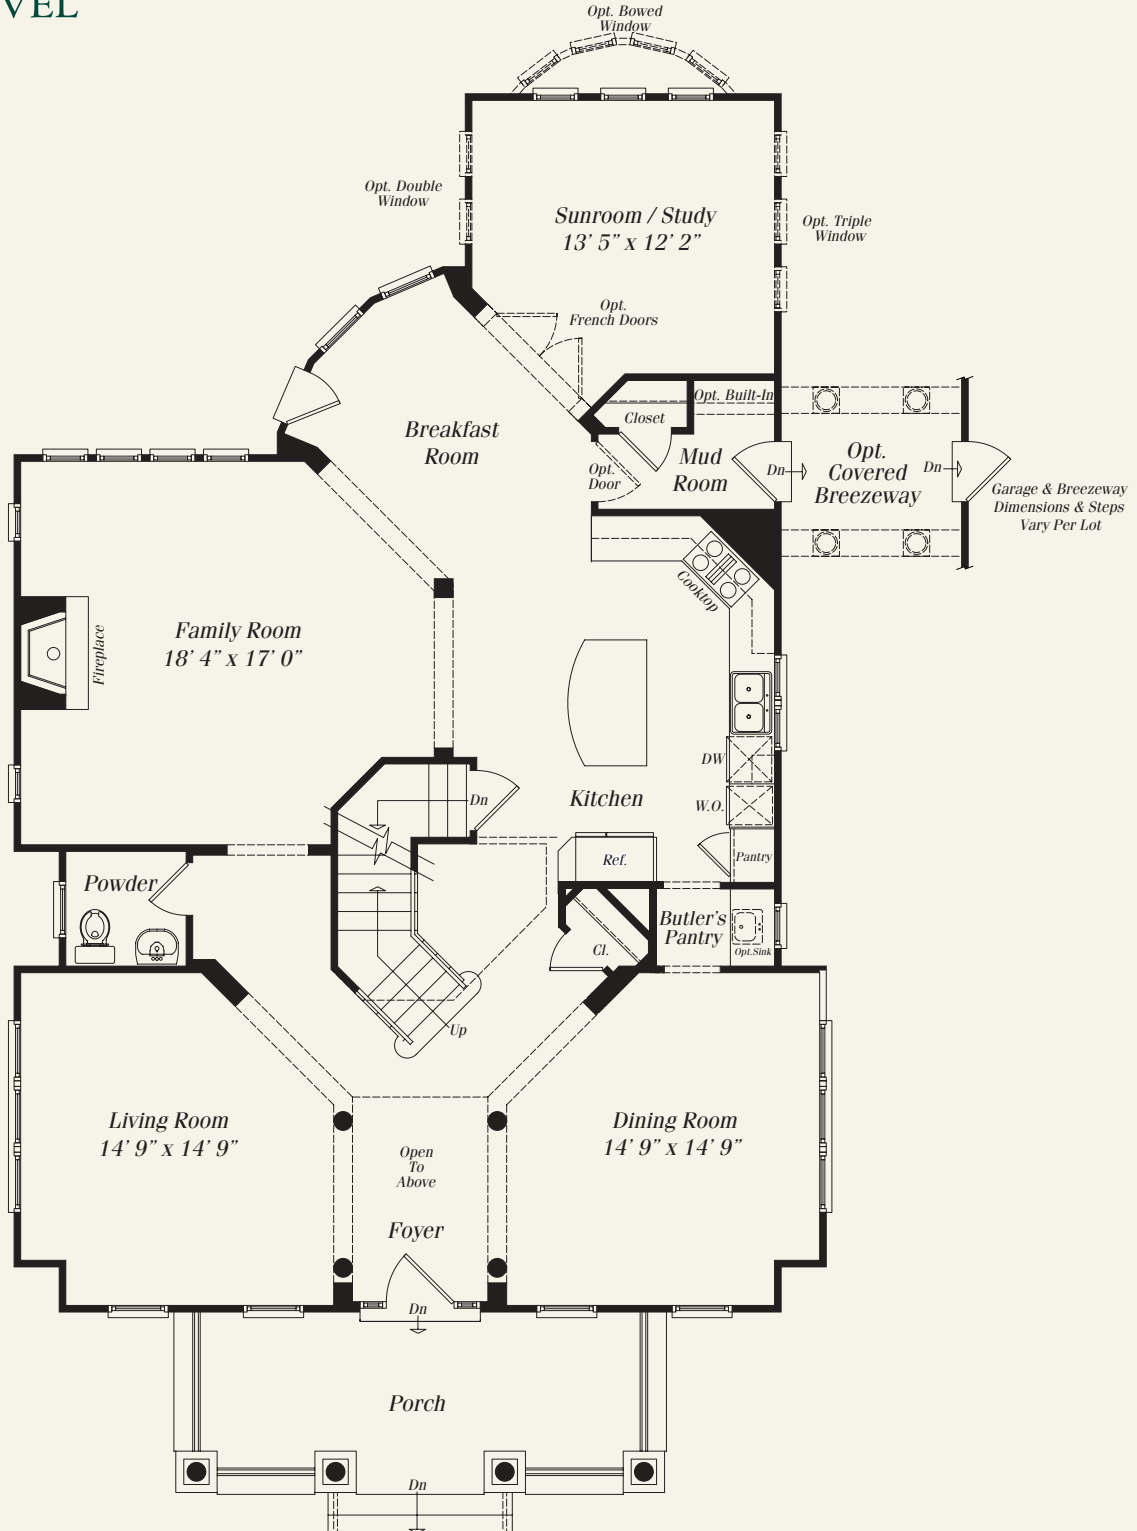

THE FITZGERALD

ELEVATION 2

ELEVATION 1

ELEVATION 3

The Fitzgerald displays the architectural design that made the Shingle style a treasure of the early 20th century, and continues to make that classic American style so popular today. Its wide front porch and crisp lines are understated yet elegant, and that elegance continues inside, where light fills every corner. The Fitzgerald mesmerizes further with an inviting interior of unique angles, sweeping window vistas, and many rooms defined by columns rather than walls.

CHESTNUT LODGE

THE FITZGERALD

MAIN LEVEL

All sizes and dimensions are approximate. Features, materials, dimensions and designs are subject to errors, omissions and change without notice. Floorplans and elevations are an artist's conception which may show optional features and are not part of any sales contract. 1/2011

THE FITZGERALD

UPPER LEVEL

All sizes and dimensions are approximate. Features, materials, dimensions and designs are subject to errors, omissions and change without notice. Floorplans and elevations are an artist's conception which may show optional features and are not part of any sales contract. 1/2011

THE FITZGERALD

LOWER LEVEL

CHESTNUT LODGE

MHBR # 3552

All sizes and dimensions are approximate. Features, materials, dimensions and designs are subject to errors, omissions and change without notice. Floorplans and elevations are an artist's conception which may show optional features and are not part of any sales contract. 1/2011