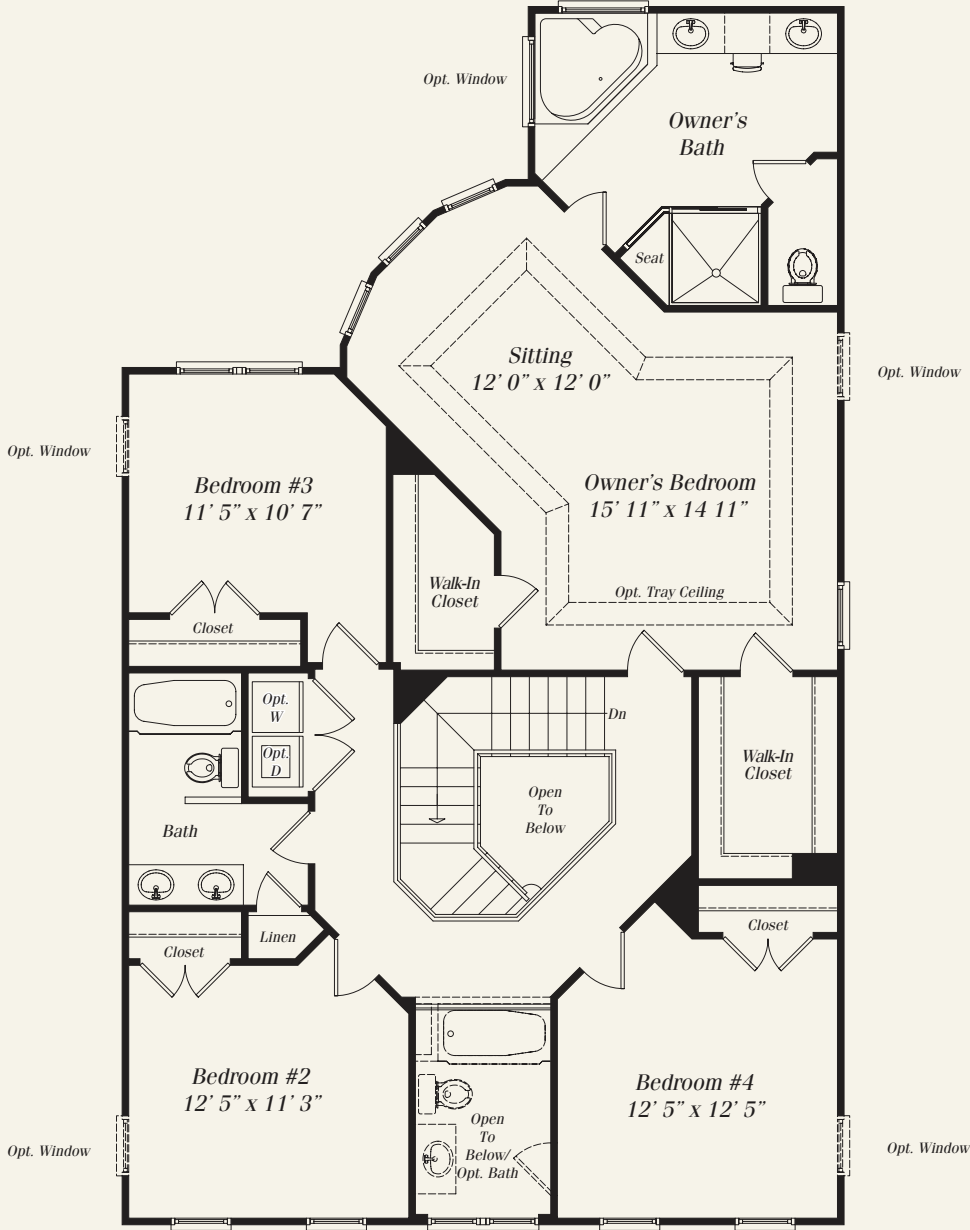

THE FITZGERALD

ELEVATION 2

ELEVATION 1

ELEVATION 3

The Fitzgerald displays the architectural design that made the Shingle style a treasure of the early 20th century, and continues to make that classic American style so popular today. Its wide front porch and crisp lines are understated yet elegant, and that elegance continues inside, where light fills every corner. The Fitzgerald mesmerizes further with an inviting interior of unique angles, sweeping window vistas, and many rooms defined by columns rather than walls.

CHESTNUT LODGE

THE FITZGERALD

MAIN LEVEL

All sizes and dimensions are approximate. Features, materials, dimensions and designs are subject to errors, omissions and change without notice. Floorplans and elevations are an artist's conception which may show optional features and are not part of any sales contract. 1/2011

THE FITZGERALD

UPPER LEVEL

All sizes and dimensions are approximate. Features, materials, dimensions and designs are subject to errors, omissions and change without notice. Floorplans and elevations are an artist's conception which may show optional features and are not part of any sales contract. 1/2011

THE FITZGERALD

LOWER LEVEL

CHESTNUT LODGE

MHBR # 3552

All sizes and dimensions are approximate. Features, materials, dimensions and designs are subject to errors, omissions and change without notice. Floorplans and elevations are an artist's conception which may show optional features and are not part of any sales contract. 1/2011