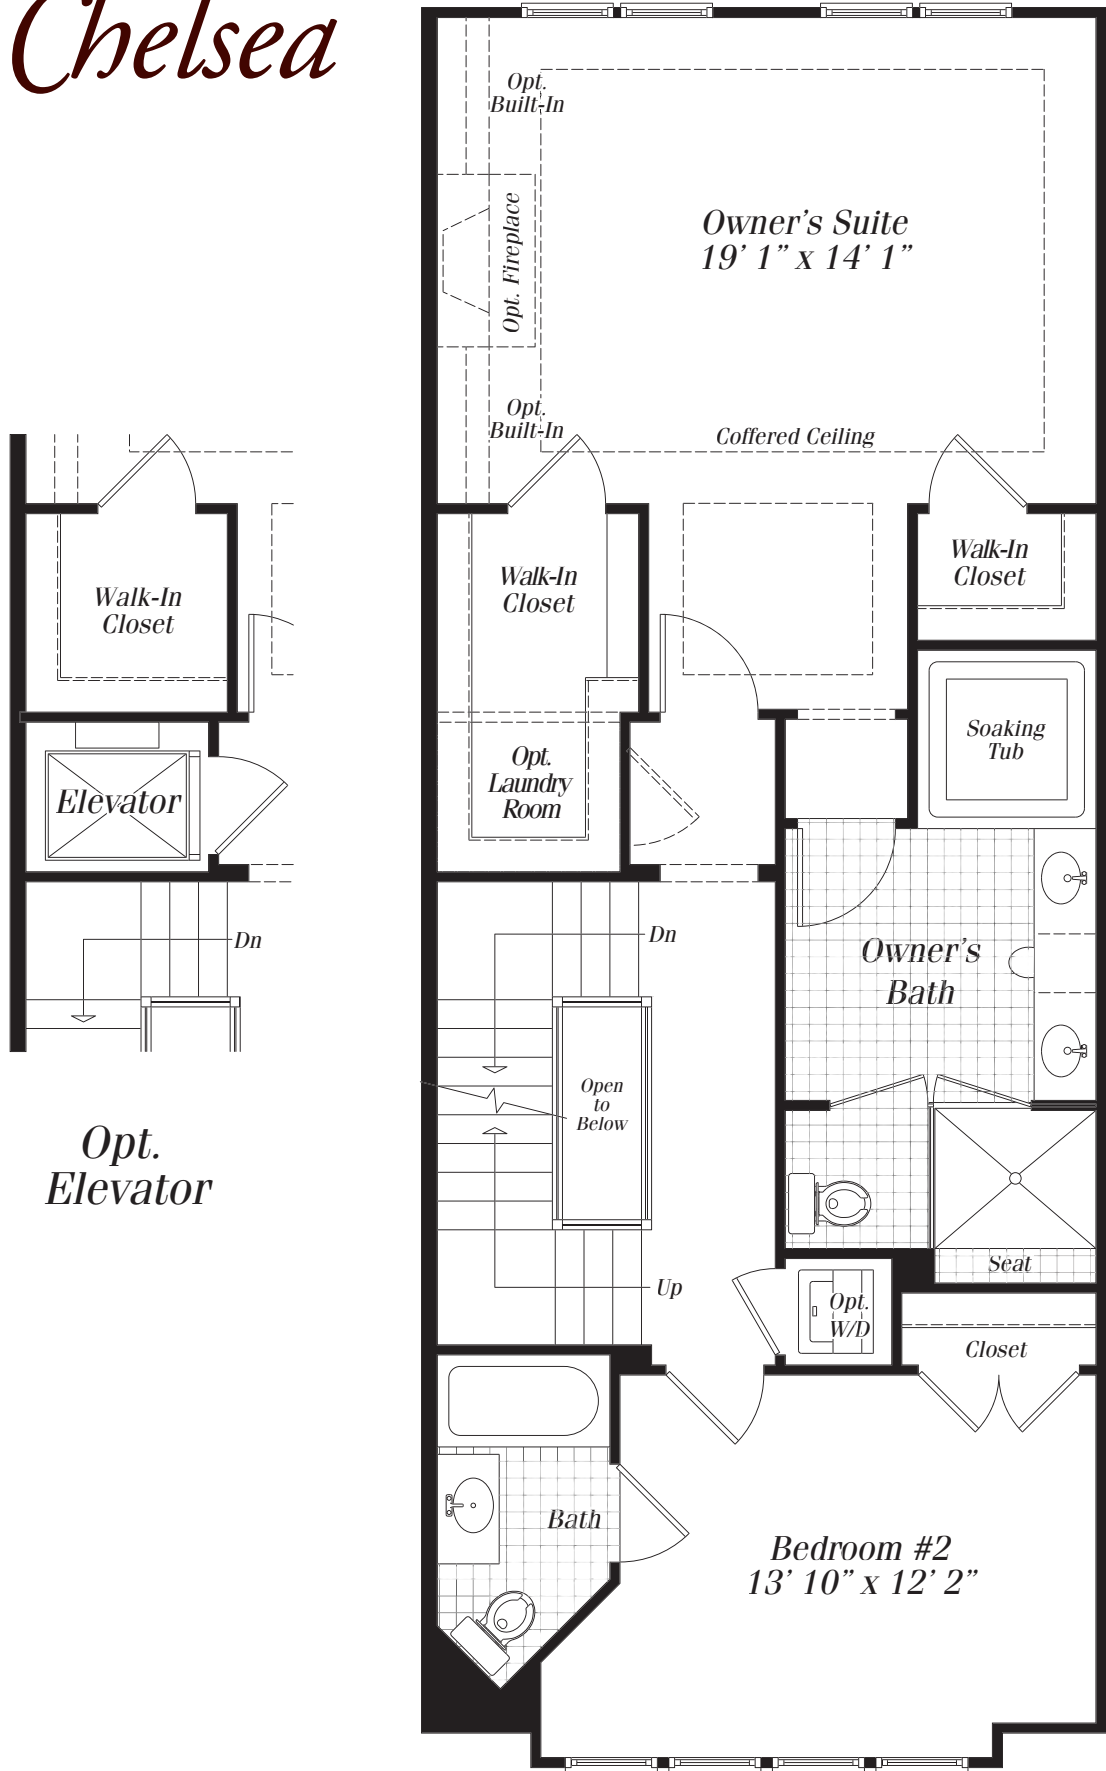

The Chelsea

MAIN LEVEL

LIVE AT SYMPHONY PARK.COM | (301) 493-0010

All sizes and dimensions are approximate. Features, materials, dimensions and designs are subject to errors, omissions and change without notice. Floorplans and elevations are artist's conception which may show optional features and are not part of any sales contract.

MHBR # 3552

The Chelsea

UPPER LEVEL

LIVE AT SYMPHONY PARK.COM | (301) 493-0010

All sizes and dimensions are approximate. Features, materials, dimensions and designs are subject to errors, omissions and change without notice. Floorplans and elevations are artist's conception which may show optional features and are not part of any sales contract.

MHBR # 3552

The Chelsea

LOFT LEVEL

LIVE AT SYMPHONY PARK.COM | (301) 493-0010

All sizes and dimensions are approximate. Features, materials, dimensions and designs are subject to errors, omissions and change without notice. Floorplans and elevations are artist's conception which may show optional features and are not part of any sales contract.