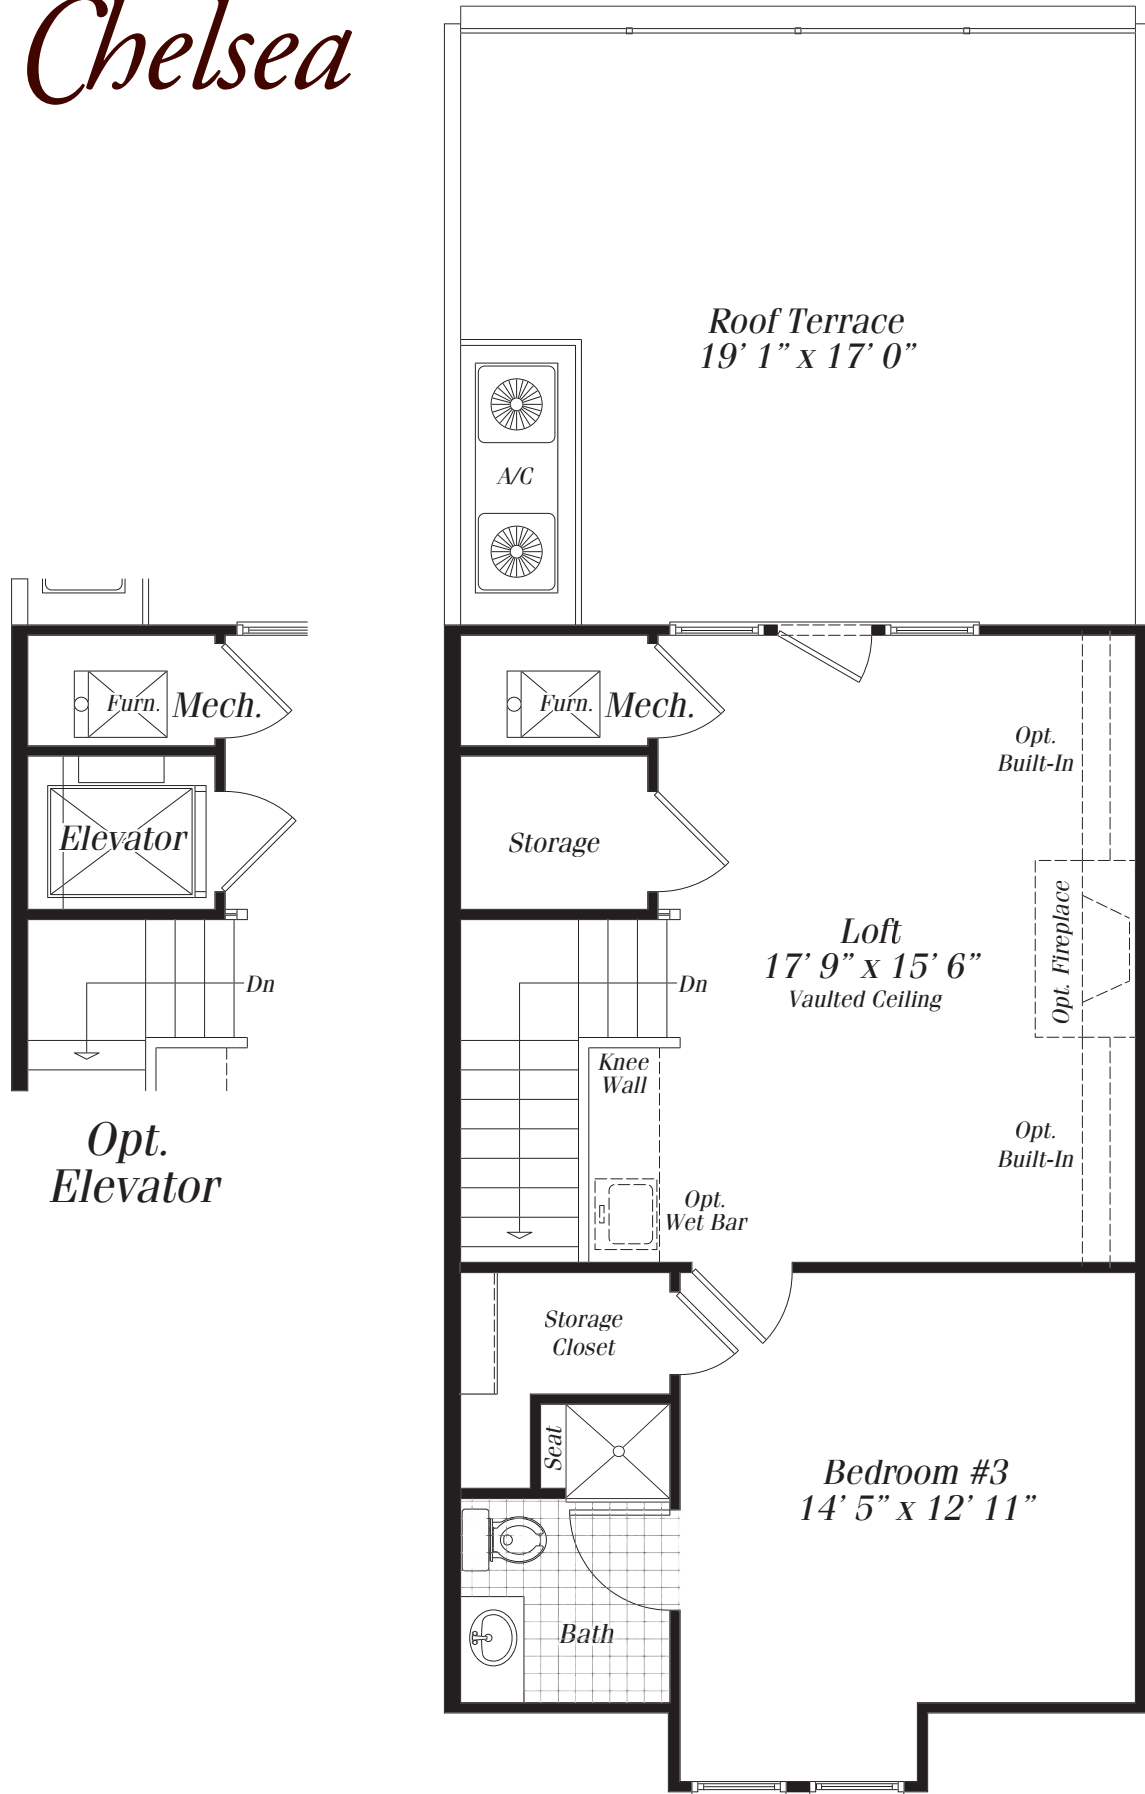

The Chelsea

MAIN LEVEL

LIVE AT SYMPHONY PARK.COM | (301) 493-0010

All sizes and dimensions are approximate. Features, materials, dimensions and designs are subject to errors, omissions and change without notice. Floorplans and elevations are artist's conception which may show optional features and are not part of any sales contract.

MHBR # 3552

The Chelsea

UPPER LEVEL

LIVE AT SYMPHONY PARK.COM | (301) 493-0010

All sizes and dimensions are approximate. Features, materials, dimensions and designs are subject to errors, omissions and change without notice. Floorplans and elevations are artist's conception which may show optional features and are not part of any sales contract.

MHBR # 3552

The Chelsea

LOFT LEVEL

LIVE AT SYMPHONY PARK.COM | (301) 493-0010

All sizes and dimensions are approximate. Features, materials, dimensions and designs are subject to errors, omissions and change without notice. Floorplans and elevations are artist's conception which may show optional features and are not part of any sales contract.