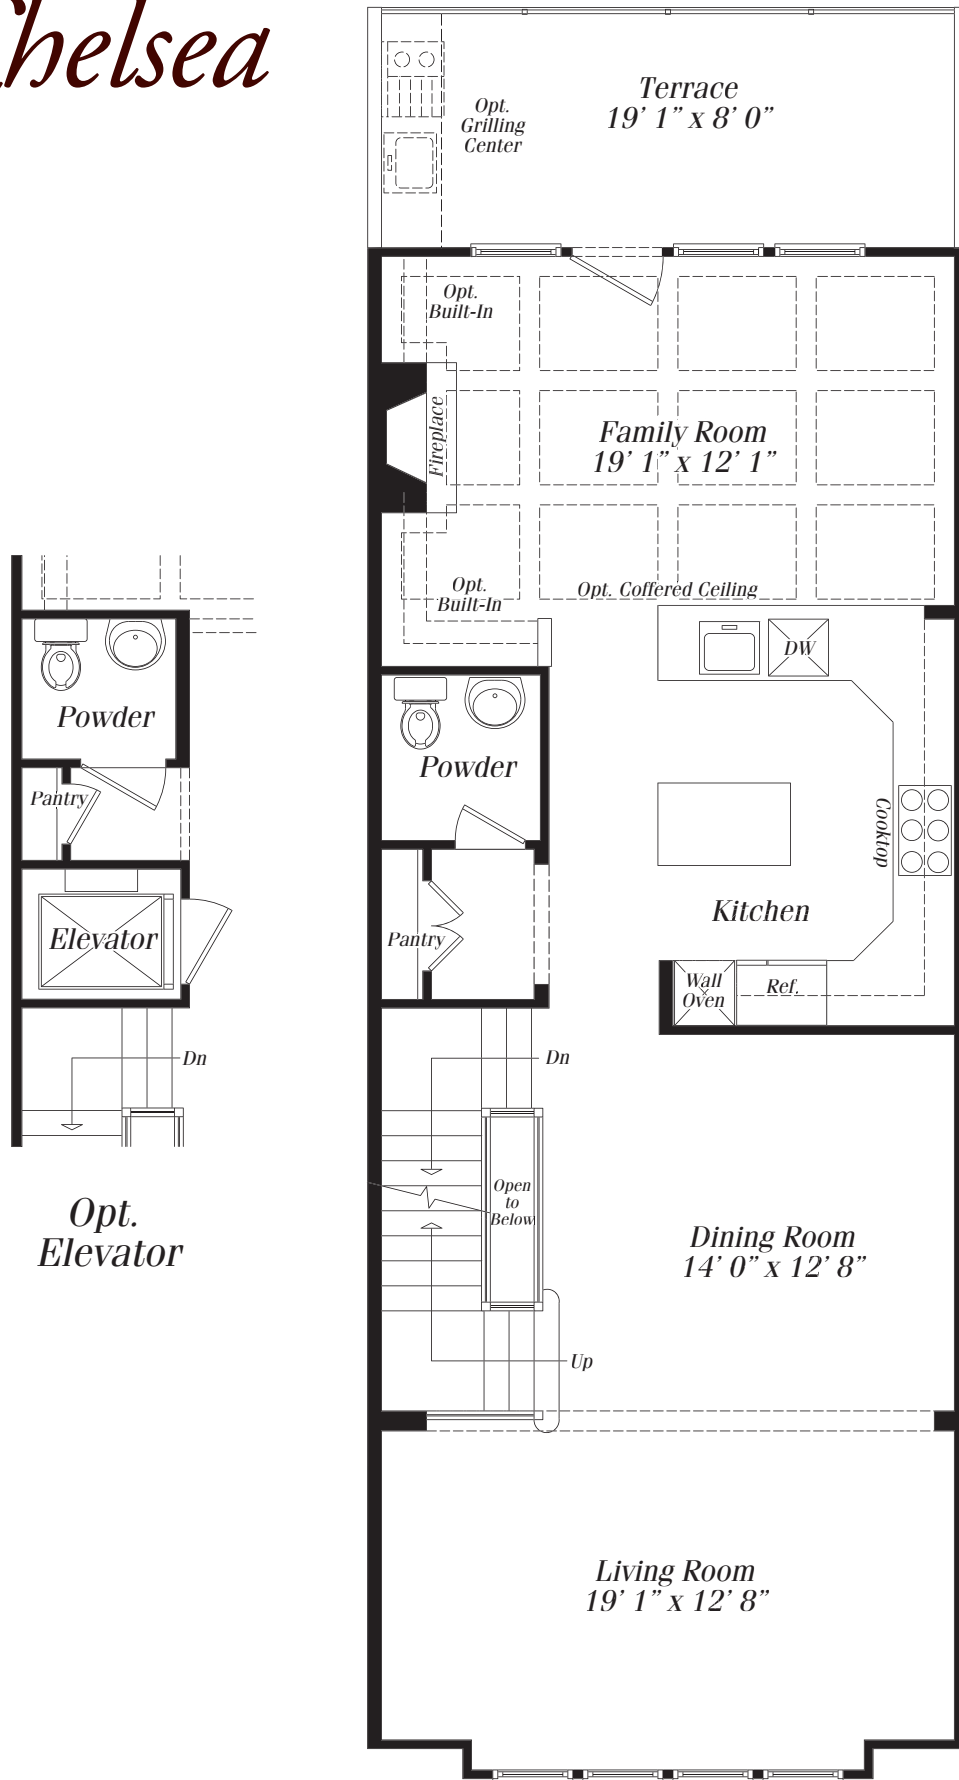

The Chelsea

*Opt.
Elevator*

ENTRY LEVEL

LIVE AT SYMPHONY PARK.COM | (301) 493-0010

All sizes and dimensions are approximate. Features, materials, dimensions and designs are subject to errors, omissions and change without notice. Floorplans and elevations are artist's conception which may show optional features and are not part of any sales contract.

The Chelsea

MAIN LEVEL

LIVE AT SYMPHONY PARK.COM | (301) 493-0010

All sizes and dimensions are approximate. Features, materials, dimensions and designs are subject to errors, omissions and change without notice. Floorplans and elevations are artist's conception which may show optional features and are not part of any sales contract.

MHBR # 3552

The Chelsea

UPPER LEVEL

LIVE AT SYMPHONY PARK.COM | (301) 493-0010

All sizes and dimensions are approximate. Features, materials, dimensions and designs are subject to errors, omissions and change without notice. Floorplans and elevations are artist's conception which may show optional features and are not part of any sales contract.