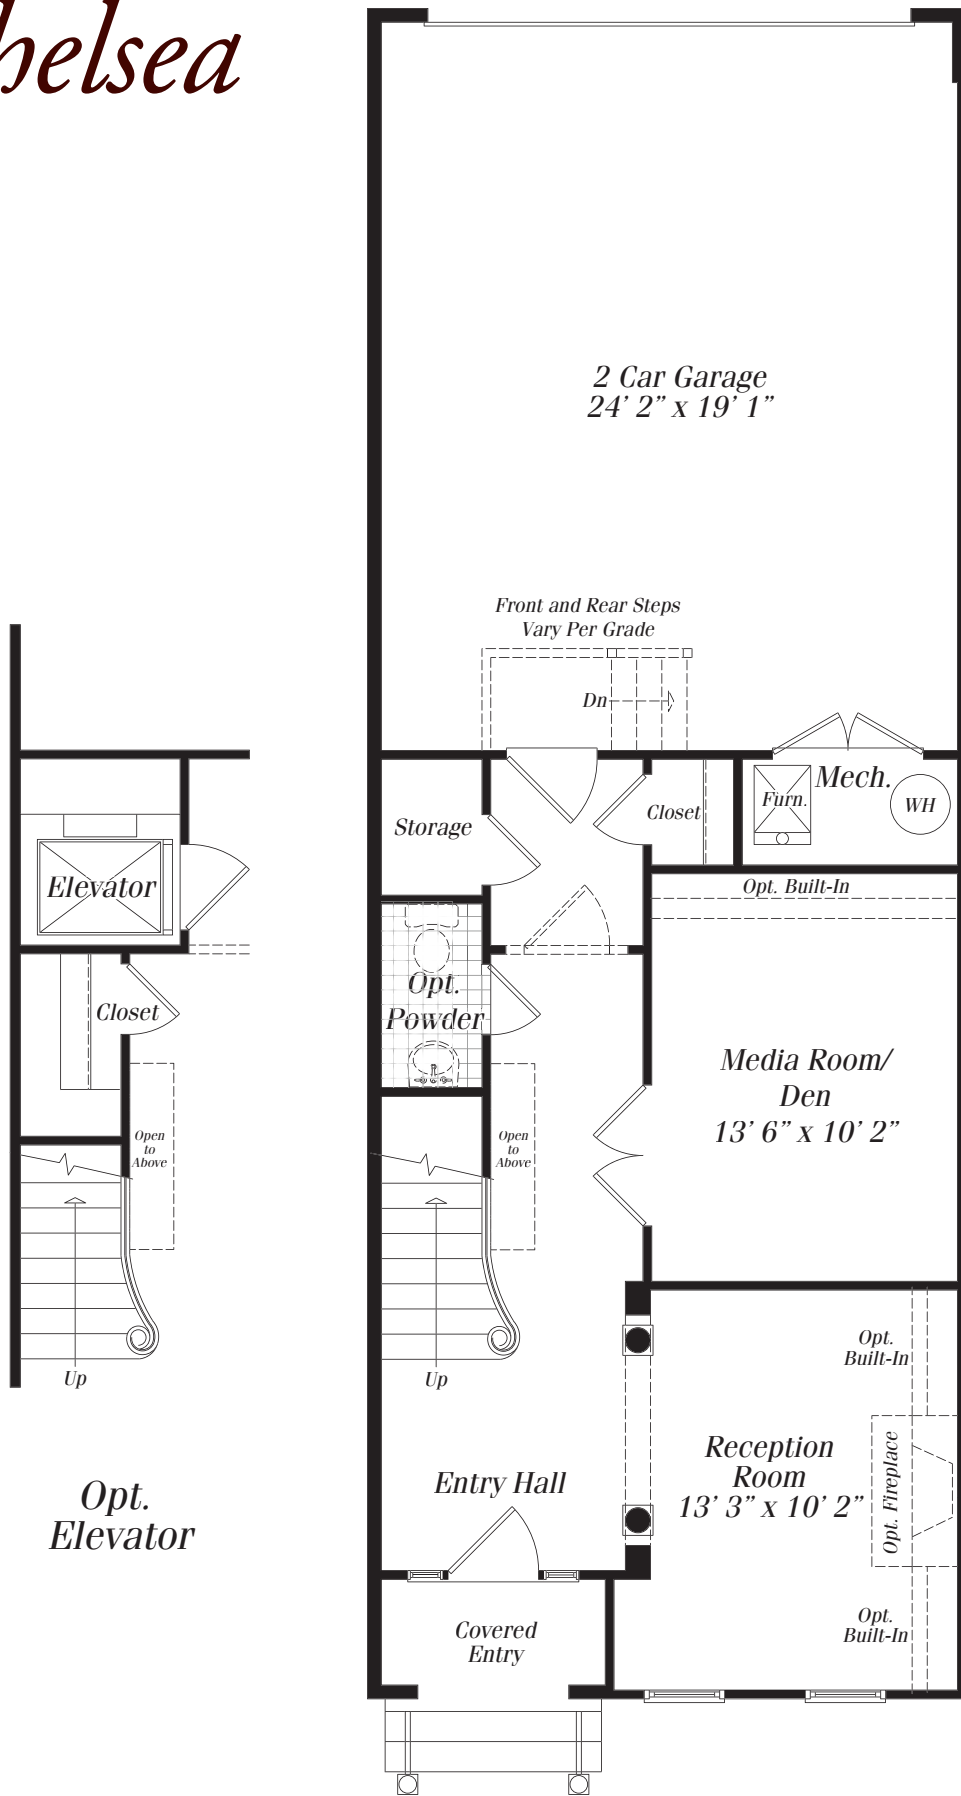

The Chelsea

*Opt.
Elevator*

ENTRY LEVEL

LIVE AT SYMPHONY PARK.COM | (301) 493-0010

All sizes and dimensions are approximate. Features, materials, dimensions and designs are subject to errors, omissions and change without notice. Floorplans and elevations are artist's conception which may show optional features and are not part of any sales contract.

The Chelsea

MAIN LEVEL

LIVE AT SYMPHONY PARK.COM | (301) 493-0010

All sizes and dimensions are approximate. Features, materials, dimensions and designs are subject to errors, omissions and change without notice. Floorplans and elevations are artist's conception which may show optional features and are not part of any sales contract.

MHBR # 3552

The Chelsea

UPPER LEVEL

LIVE AT SYMPHONY PARK.COM | (301) 493-0010

All sizes and dimensions are approximate. Features, materials, dimensions and designs are subject to errors, omissions and change without notice. Floorplans and elevations are artist's conception which may show optional features and are not part of any sales contract.