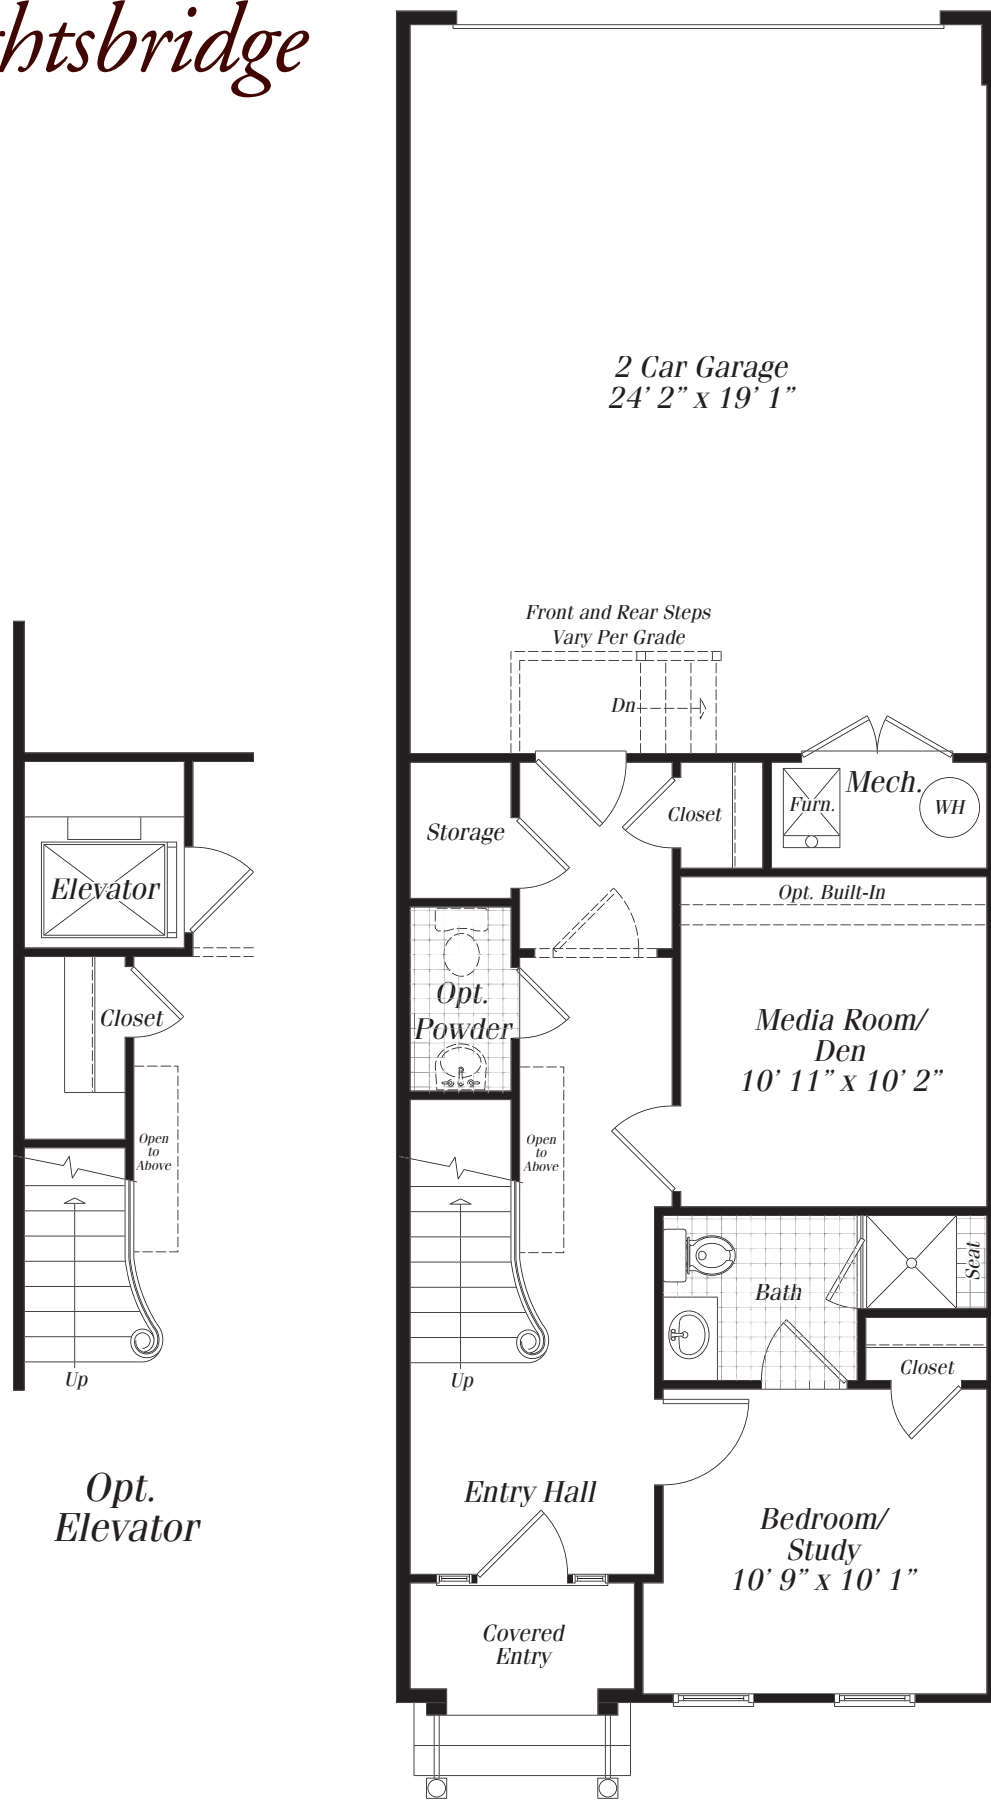

The Knightsbridge

ENTRY LEVEL

LIVE AT SYMPHONY PARK.COM | (301) 493-0010

All sizes and dimensions are approximate. Features, materials, dimensions and designs are subject to errors, omissions and change without notice. Floorplans and elevations are artist's conception which may show optional features and are not part of any sales contract.

MHBR # 3552

The Knightsbridge

Opt. Elevator

MAIN LEVEL

LIVE AT SYMPHONY PARK.COM | (301) 493-0010

All sizes and dimensions are approximate. Features, materials, dimensions and designs are subject to errors, omissions and change without notice. Floorplans and elevations are artist's conception which may show optional features and are not part of any sales contract.