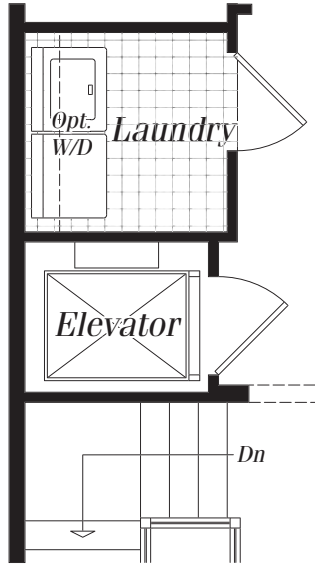

MHBR # 3552

The Knightsbridge

Opt. Elevator

MAIN LEVEL

LIVE AT SYMPHONY PARK.COM | (301) 493-0010

All sizes and dimensions are approximate. Features, materials, dimensions and designs are subject to errors, omissions and change without notice. Floorplans and elevations are artist's conception which may show optional features and are not part of any sales contract.

MHBR # 3552

The Knightsbridge

Opt. Elevator

UPPER LEVEL

LIVE AT SYMPHONY PARK.COM | (301) 493-0010

All sizes and dimensions are approximate. Features, materials, dimensions and designs are subject to errors, omissions and change without notice. Floorplans and elevations are artist's conception which may show optional features and are not part of any sales contract.