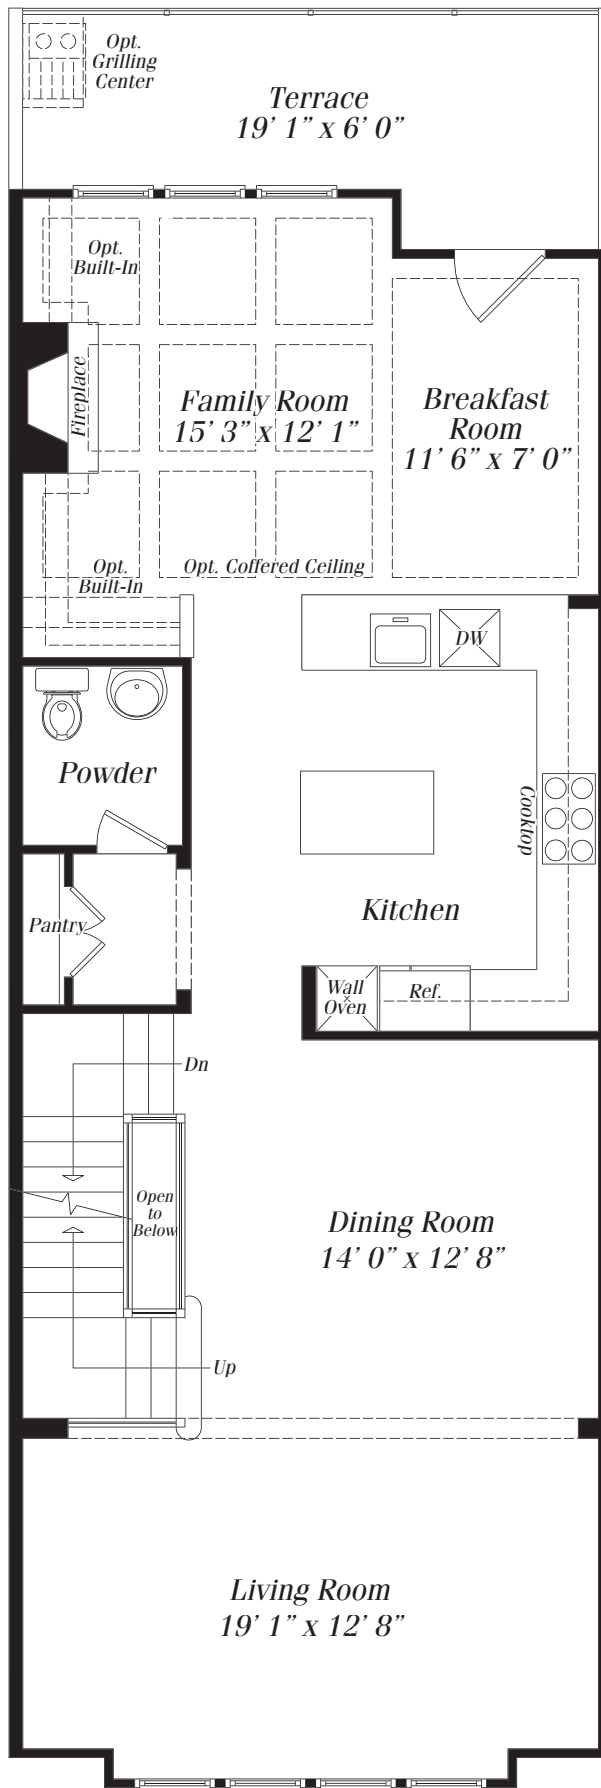

The Knightsbridge

ENTRY LEVEL

LIVE AT SYMPHONY PARK.COM | (301) 493-0010

All sizes and dimensions are approximate. Features, materials, dimensions and designs are subject to errors, omissions and change without notice. Floorplans and elevations are artist's conception which may show optional features and are not part of any sales contract.

MHBR # 3552

The Knightsbridge

Opt. Elevator

MAIN LEVEL

LIVE AT SYMPHONY PARK.COM | (301) 493-0010

All sizes and dimensions are approximate. Features, materials, dimensions and designs are subject to errors, omissions and change without notice. Floorplans and elevations are artist's conception which may show optional features and are not part of any sales contract.