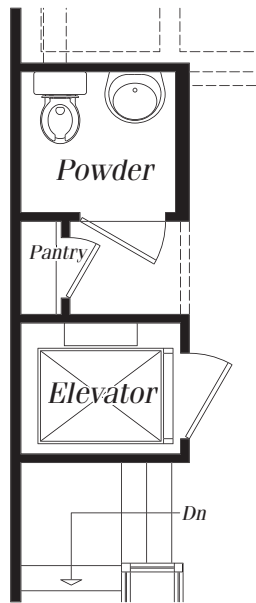

The Knightsbridge

ENTRY LEVEL

LIVE AT SYMPHONY PARK.COM | (301) 493-0010

All sizes and dimensions are approximate. Features, materials, dimensions and designs are subject to errors, omissions and change without notice. Floorplans and elevations are artist's conception which may show optional features and are not part of any sales contract.

MHBR # 3552

The Knightsbridge

Opt. Elevator

MAIN LEVEL

LIVE AT SYMPHONY PARK.COM | (301) 493-0010

All sizes and dimensions are approximate. Features, materials, dimensions and designs are subject to errors, omissions and change without notice. Floorplans and elevations are artist's conception which may show optional features and are not part of any sales contract.