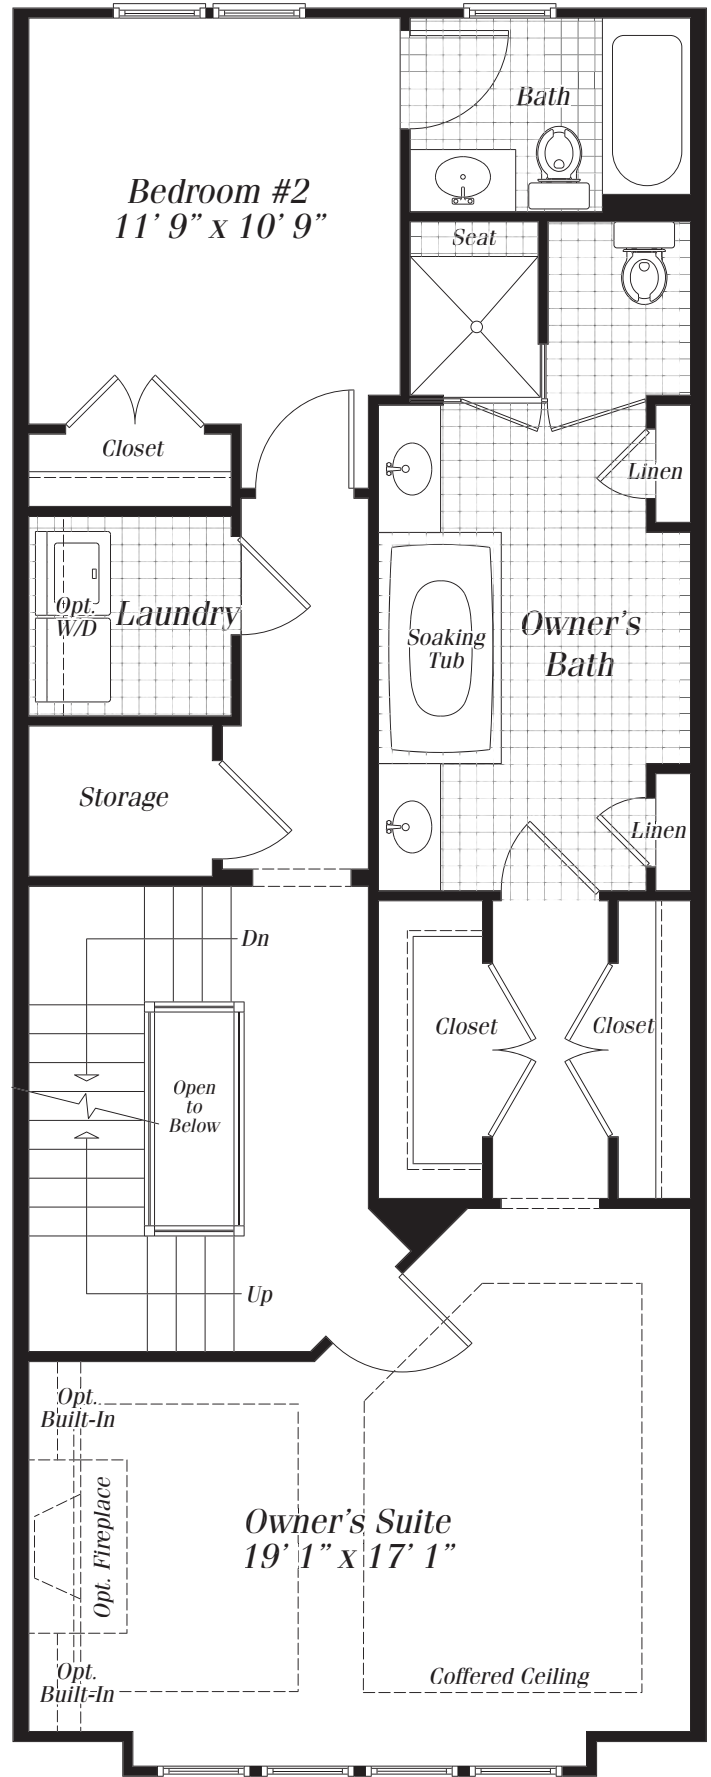

The Knightsbridge

ENTRY LEVEL

LIVE AT SYMPHONY PARK.COM | (301) 493-0010

All sizes and dimensions are approximate. Features, materials, dimensions and designs are subject to errors, omissions and change without notice. Floorplans and elevations are artist's conception which may show optional features and are not part of any sales contract.

MHBR # 3552

The Knightsbridge

Opt. Elevator

MAIN LEVEL

LIVE AT SYMPHONY PARK.COM | (301) 493-0010

All sizes and dimensions are approximate. Features, materials, dimensions and designs are subject to errors, omissions and change without notice. Floorplans and elevations are artist's conception which may show optional features and are not part of any sales contract.

MHBR # 3552

The Knightsbridge

Opt. Elevator

UPPER LEVEL

LIVE AT SYMPHONY PARK.COM | (301) 493-0010

All sizes and dimensions are approximate. Features, materials, dimensions and designs are subject to errors, omissions and change without notice. Floorplans and elevations are artist's conception which may show optional features and are not part of any sales contract.