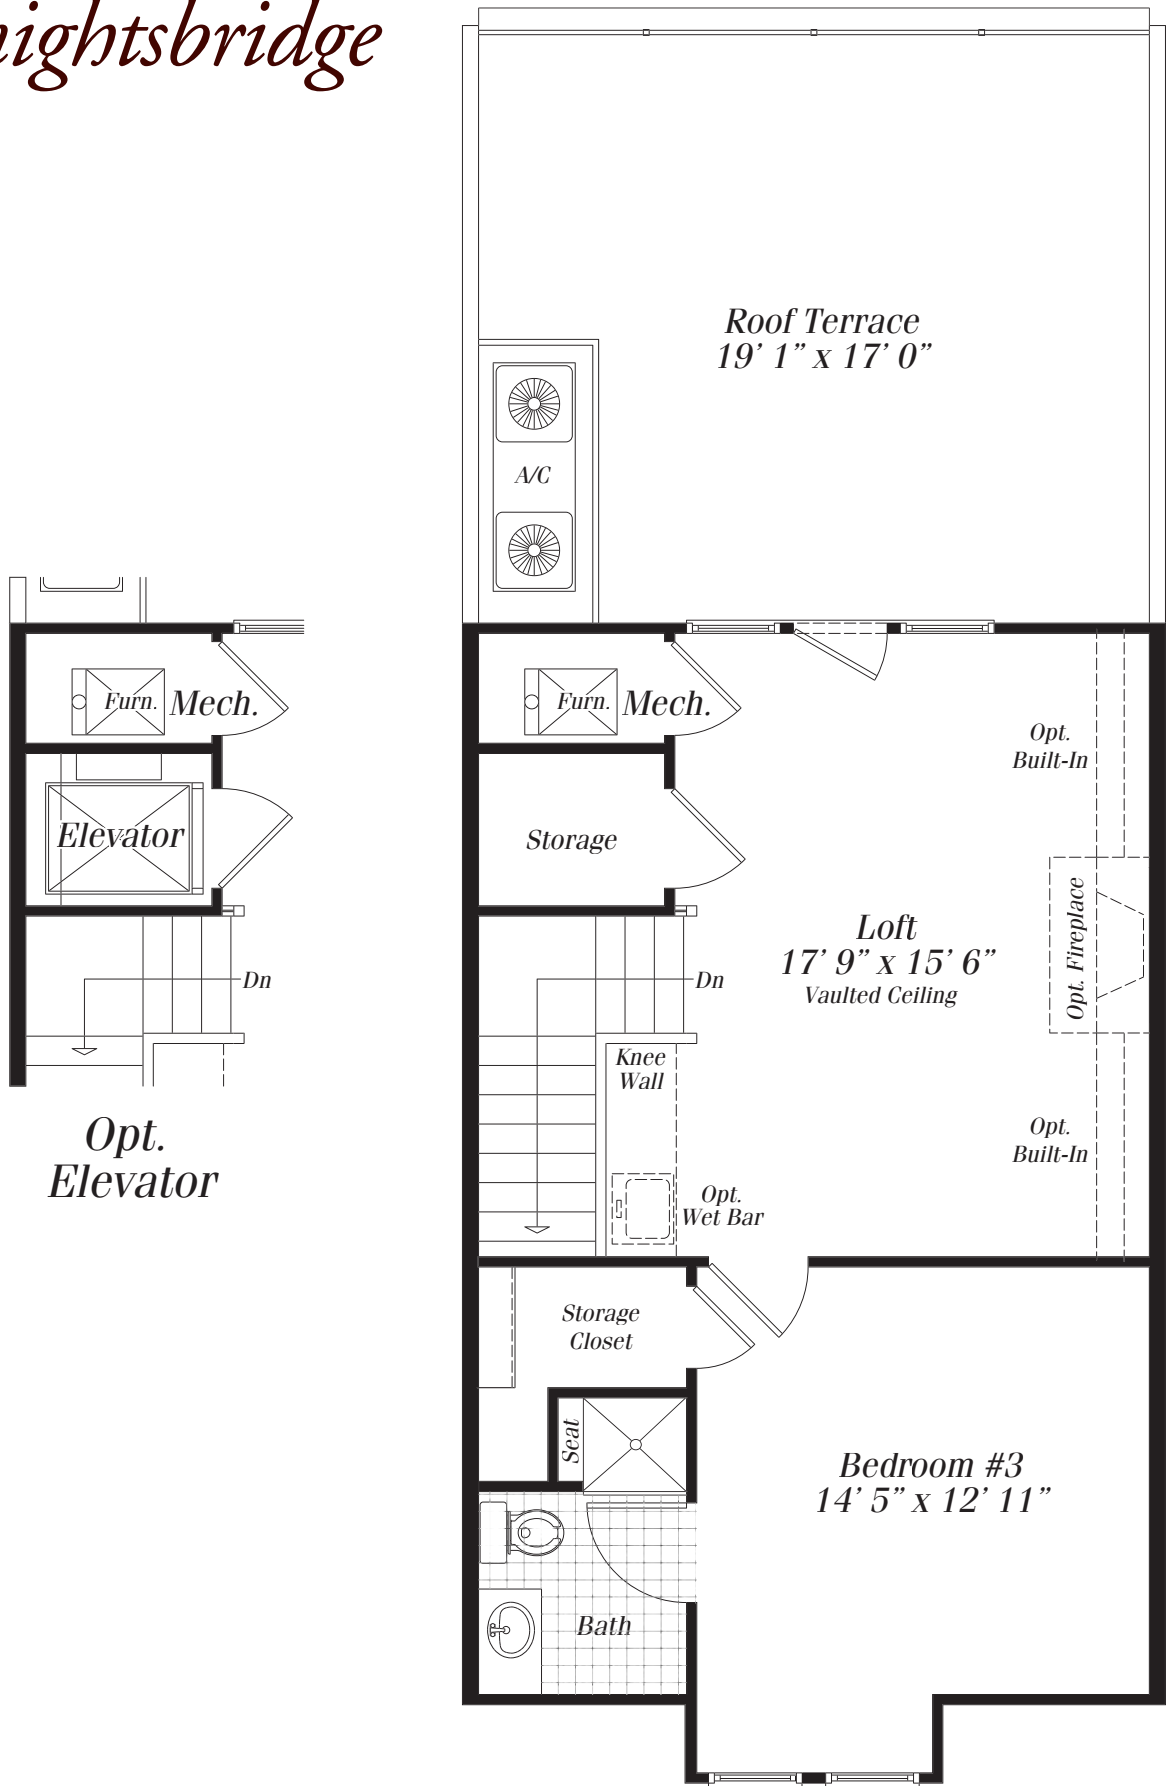

MHBR # 3552

The Knightsbridge

Opt. Elevator

MAIN LEVEL

LIVE AT SYMPHONY PARK.COM | (301) 493-0010

All sizes and dimensions are approximate. Features, materials, dimensions and designs are subject to errors, omissions and change without notice. Floorplans and elevations are artist's conception which may show optional features and are not part of any sales contract.

MHBR # 3552

The Knightsbridge

Opt. Elevator

UPPER LEVEL

LIVE AT SYMPHONY PARK.COM | (301) 493-0010

All sizes and dimensions are approximate. Features, materials, dimensions and designs are subject to errors, omissions and change without notice. Floorplans and elevations are artist's conception which may show optional features and are not part of any sales contract.

The Knightsbridge

LOFT LEVEL

LIVE AT SYMPHONY PARK.COM | (301) 493-0010

All sizes and dimensions are approximate. Features, materials, dimensions and designs are subject to errors, omissions and change without notice. Floorplans and elevations are artist's conception which may show optional features and are not part of any sales contract.