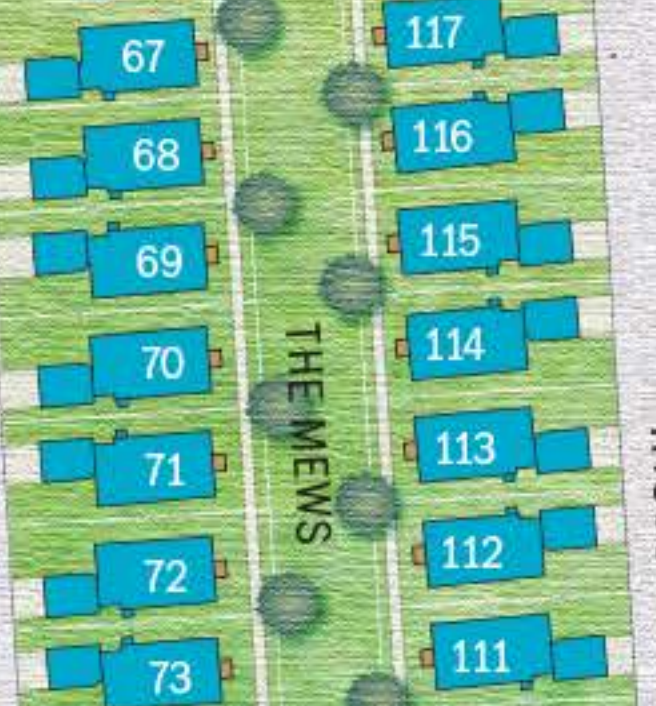

TWO RIVERS BOULEVARD

WILD MUSTARD DRIVE

SPIKERUSH DRIVE

LEAPPACK LANE

HERON ROOKERY WAY

WOOLGRASS DRIVE

THE MEWS

HYSSOP DRIVE

CANARY GRASS DRIVE

SANDBAR WILLOW DRIVE

LOWBUSH LANE

HERON ROOKERY WAY

FLYCATCHER DRIVE

ORCHARD ORIOLE WAY

HERITAGE COMMONS

■ The Kent/The Oxford   ■ The Cambridge/The Severn   ★ Model